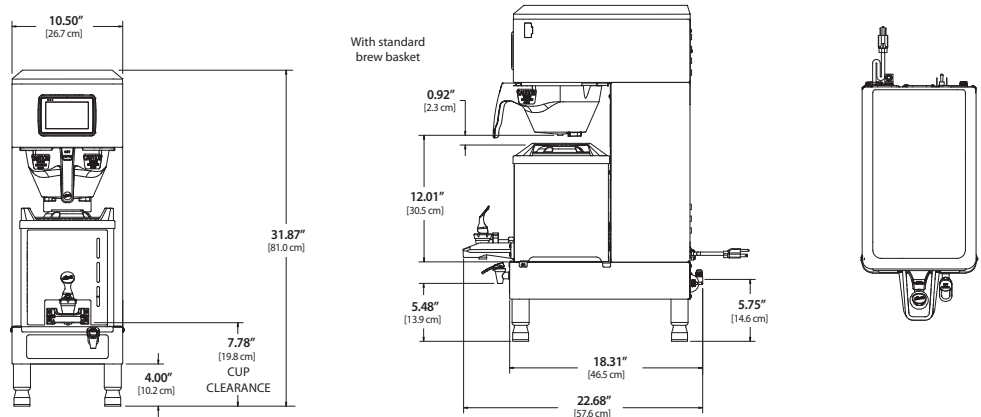

G4 GemX™ IntelliFresh® Coffee Brewer with FreshTrac® Satellites

G4GEMXSIFT63A1000 G4 Gemini IntelliFresh Single Brewer and FreshTrac Satellite