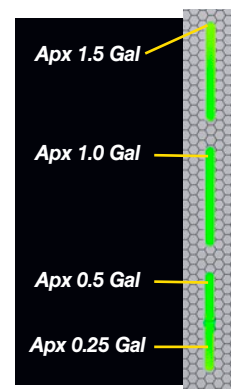

Encapsulated Control Board – Protects against steam, water and impact.

Field Selectable Brew Volume – 1/2, 1, or 1-1/2 gal. batch brewing.

Louvers in Back – Sleek side panels, maximizes counter space.

Fast-Flow Hot Water Faucet – For instant beverages, soups and other needs.

■ IF Satellite with FreshTrac® Features

Easy Maintenance – Smart, water-tolerant design.

Intuitive FreshTrac LED System – Communicates freshness and volume at a distance — no distracting alarms.

Satellite Bottom Sloping Design – Allows full evacuation. Easy to empty and clean.

User Selectable LED Colors – Green, White, Yellow or Red. Select "fresh" color and a 2nd color for "Quality Expired."

- **COLOR 1** – Flashes During Brew Cycle
- **COLOR 1** – Solid ON Indicates "Fresh"; programmable from 20 to 230 min.
- **COLOR 2** – Flashes to indicate "Quality Expired". Continuous for up to 18 hours.
- **SOLID BLUE** – Indicates volume after warmer is OFF; Warmer turns off automatically after 18 hours from start of brew cycle. No light indicates satellite is empty