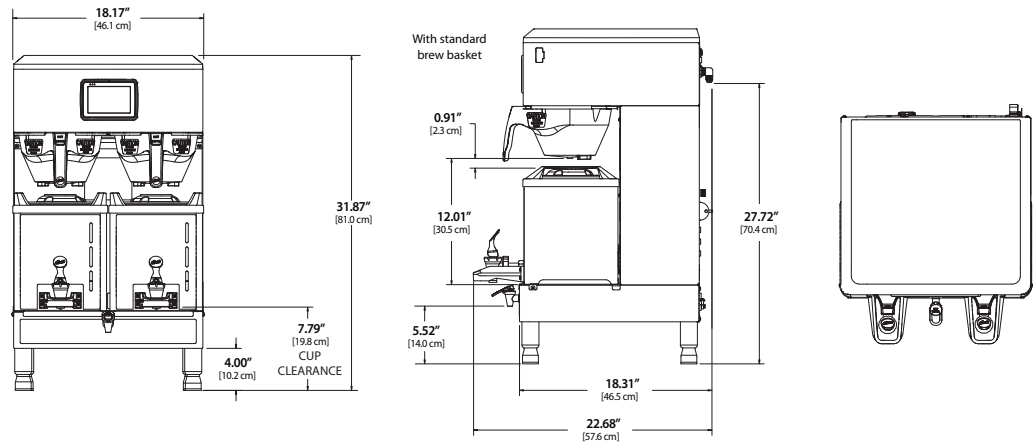

Specifications

MODEL #	DESCRIPTION	HEIGHT x WIDTH x DEPTH	BREWER FILL WEIGHT	BREWED GAL/HR
G4GEMXSIFT63A1000	Single, 1.5 Gallon with IntelliFresh, FreshTrac	31.87" x 10.50" x 22.68"	68.4 lbs.	4.5/10.0
G4GEMXTIFT10A1000	Twin, 1.5 Gallon with IntelliFresh, FreshTrac	31.87" x 18.17" x 22.69"	128.4 lbs.	15.0/21.0