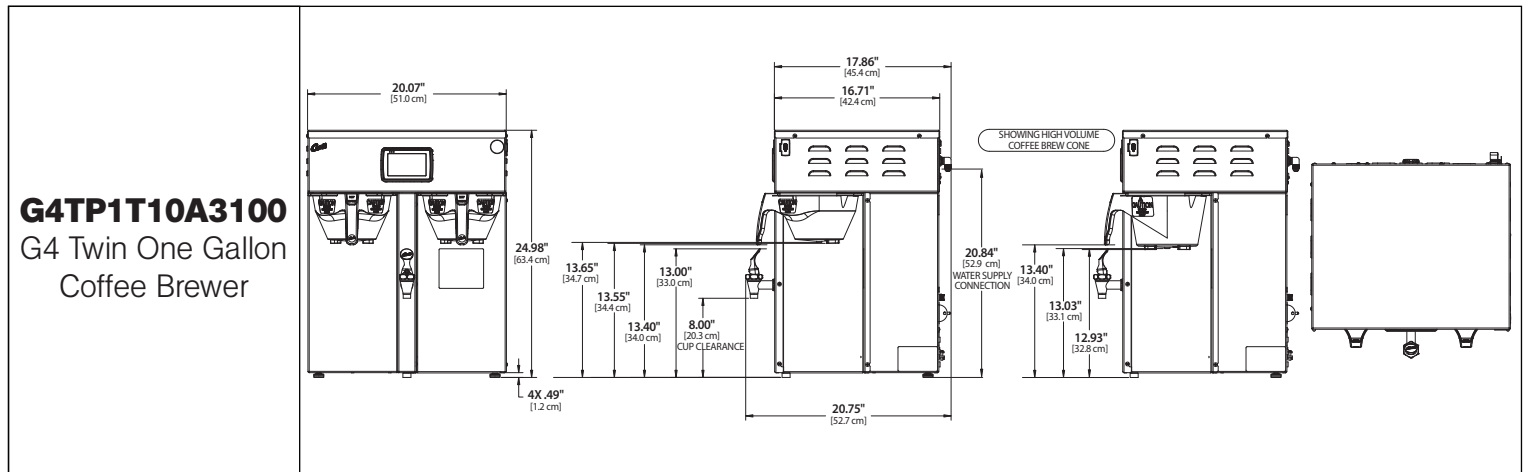

■ Brewer Features

Generation Four (G4) Digital Control Module
Large, 4.3" Touch Screen

Icon-Driven Interface
Real Time Feedback

Built-in Self Diagnostic System
Energy Saving Mode

TXSG0101S600
1.0 Gallon
with Sight Glass

Specifications

MODEL #	DESCRIPTION	HEIGHT x WIDTH x DEPTH	BREWER FILL WEIGHT	BREWED GAL/HR
G4TP1S63A3100	G4 ThermoPro® Single 1.0 gal.	24.73" x 11.07" x 20.75"	59.4 lbs.	4.5/10.0
G4TP1T10A3100	G4 ThermoPro® Twin 1.0 gal.	24.98" x 20.07" x 20.75"	118.4 lbs.	15.0/21.0