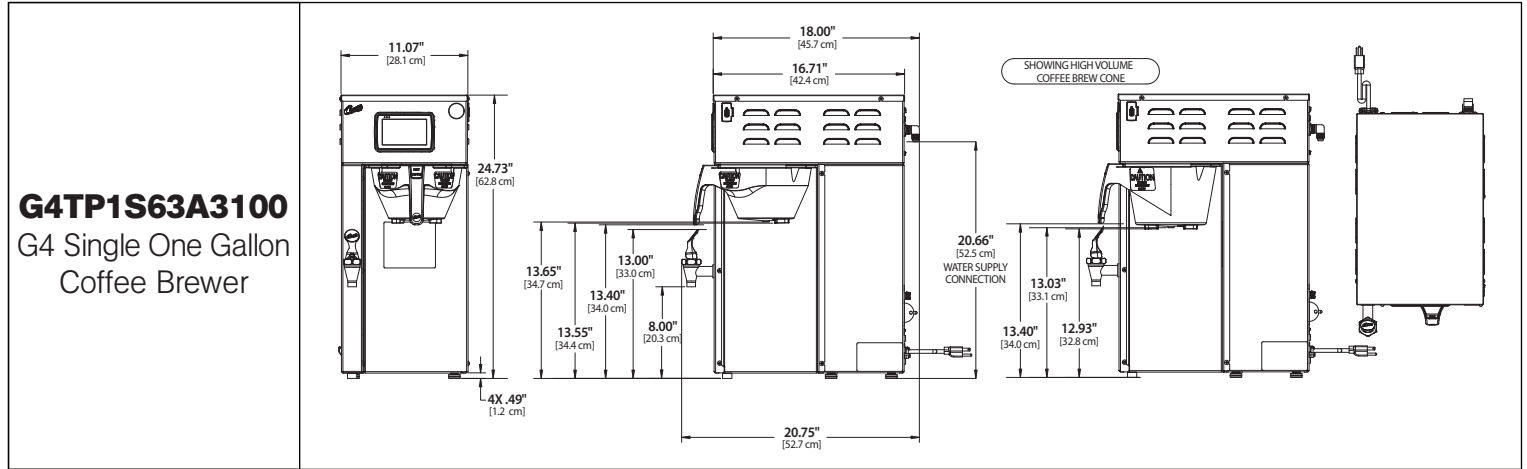

■ Brewer Features

Generation Four (G4) Digital Control Module
Large, 4.3" Touch Screen

Icon-Driven Interface
Real Time Feedback

Built-in Self Diagnostic System
Energy Saving Mode

TXSG0101S600
1.0 Gallon
with Sight Glass

Specifications

MODEL #	DESCRIPTION	HEIGHT x WIDTH x DEPTH	BREWER FILL WEIGHT	BREWED GAL/HR
G4TP1S63A3100	G4 ThermoPro® Single 1.0 gal.	24.73" x 11.07" x 20.75"	59.4 lbs.	4.5/10.0
G4TP1T10A3100	G4 ThermoPro® Twin 1.0 gal.	24.98" x 20.07" x 20.75"	118.4 lbs.	15.0/21.0