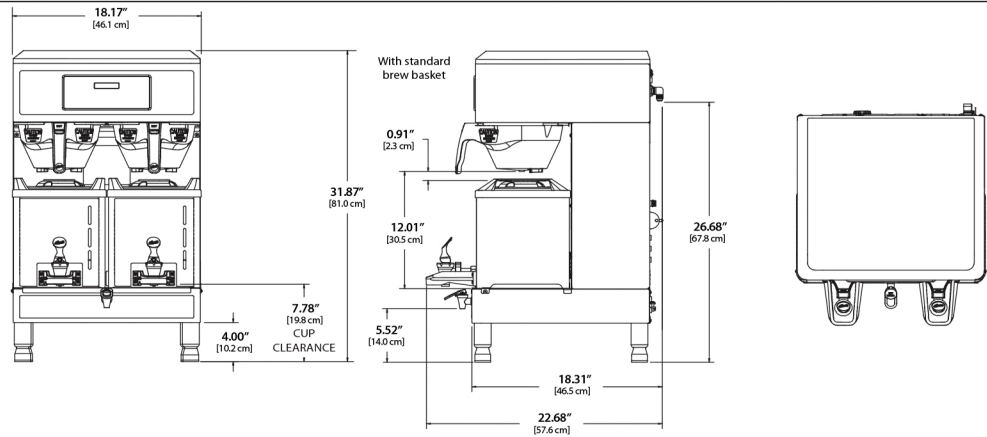

Specifications

MODEL #	DESCRIPTION	HEIGHT x WIDTH x DEPTH	BREWER FILL WEIGHT	BREWED GAL/HR
GEMXSIFT63A1000	Single, 1.5 Gallon with IntelliFresh, FreshTrac	31.87" x 10.50" x 22.68"	68.4 lbs.	4.5/10.0
GEMXTIFT10A1000	Twin, 1.5 Gallon with IntelliFresh, FreshTrac	31.87" x 18.17" x 22.68"	128.4 lbs.	15.0/21.0