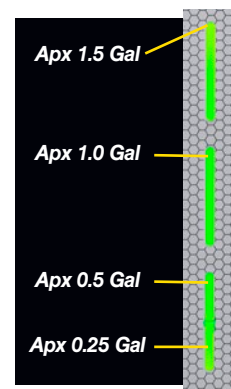

Encapsulated Control Board – Protects against steam, water and impact.

Field Selectable Brew Volume – 1/2, 1, or 1-1/2 gal. batch brewing.

Louvers in Back – Sleek side panels, maximizes counter space.

Fast-Flow Hot Water Faucet – For instant beverages, soups and other needs.

IF Satellite with FreshTrac® Features

Easy Maintenance – Smart, water-tolerant design.

Intuitive FreshTrac LED System – Communicates freshness and volume at a distance — no distracting alarms.

Satellite Bottom Sloping Design – Allows full evacuation. Easy to empty and clean.

User Selectable LED Colors – Green, White, Yellow or Red. Select "fresh" color and a 2nd color for "Quality Expired."

- **COLOR 1** – Flashes During Brew Cycle
- **COLOR 1** – Solid ON Indicates "Fresh"; programmable from 20 to 230 min.
- **COLOR 2** – Flashes to indicate "Quality Expired". Continuous for up to 18 hours.
- **SOLID BLUE** – Indicates volume after warmer is OFF; Warmer turns off automatically after 18 hours from start of brew cycle. No light indicates satellite is empty