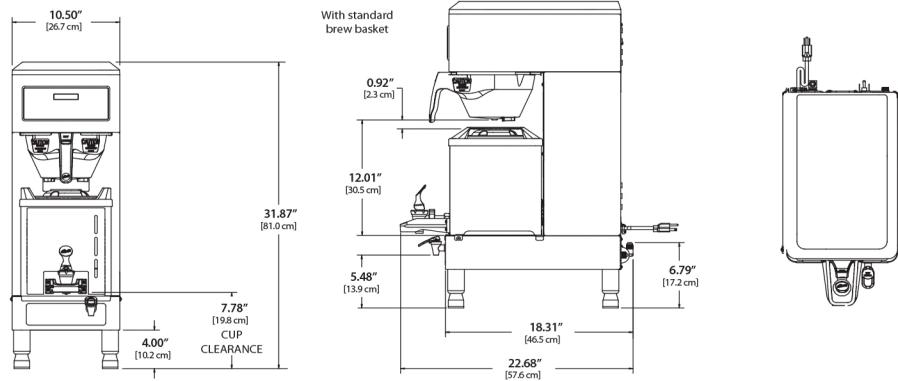

G3 GemX™ IntelliFresh® Coffee Brewer with FreshTrac® Satellites

GEMXSIFT63A1000 G3 Gemini IntelliFresh Single Brewer and FreshTrac Satellite